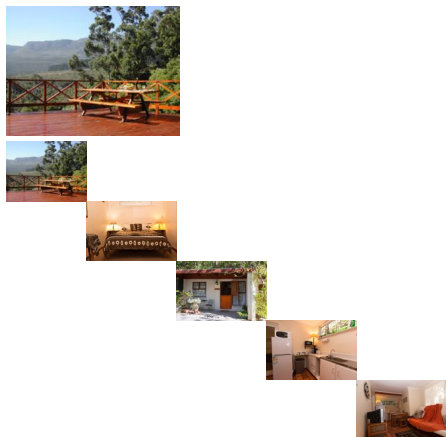

The Nest

THE NEST 4 Star Equivalent Credit Cards NOT Accepted Self-Catering Sleeps 2 – 3 Minimum Stay 3 Nights

Rating: Not Rated Yet

[Ask a question about this product](#)

Description

Entrance to open plan lounge with dining area and well equipped kitchenette. Double bedroom and sleeper couch in lounge. .