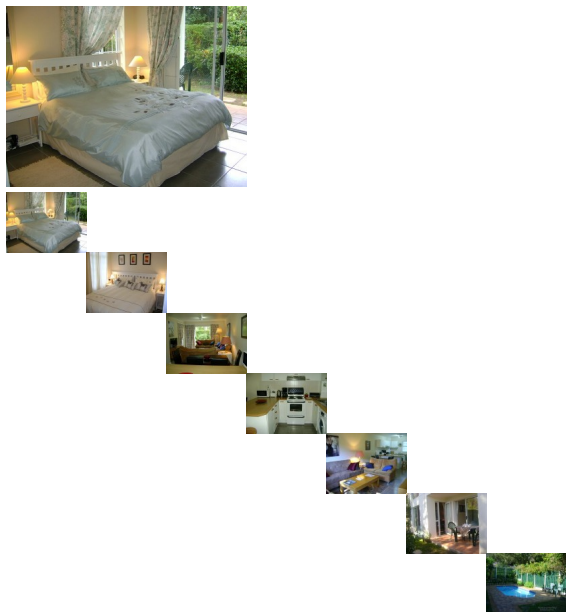

Rivers Edge

RIVERS EDGE 4 Star Equivalent Credit Cards NOT Accepted Sleeps 4

Rating: Not Rated Yet

[Ask a question about this product](#)

Description

Situated in central Hout Bay in quiet residential area. Walking distance to shops, restaurants and Hout Bay Main Beach.

Ground floor apartment comprises entrance to spacious open plan lounge with DSTV and WiFi internet. Dining area and well equipped kitchen inclusive of washing machine. Main double bedroom, 2nd double bedroom and full bathroom.